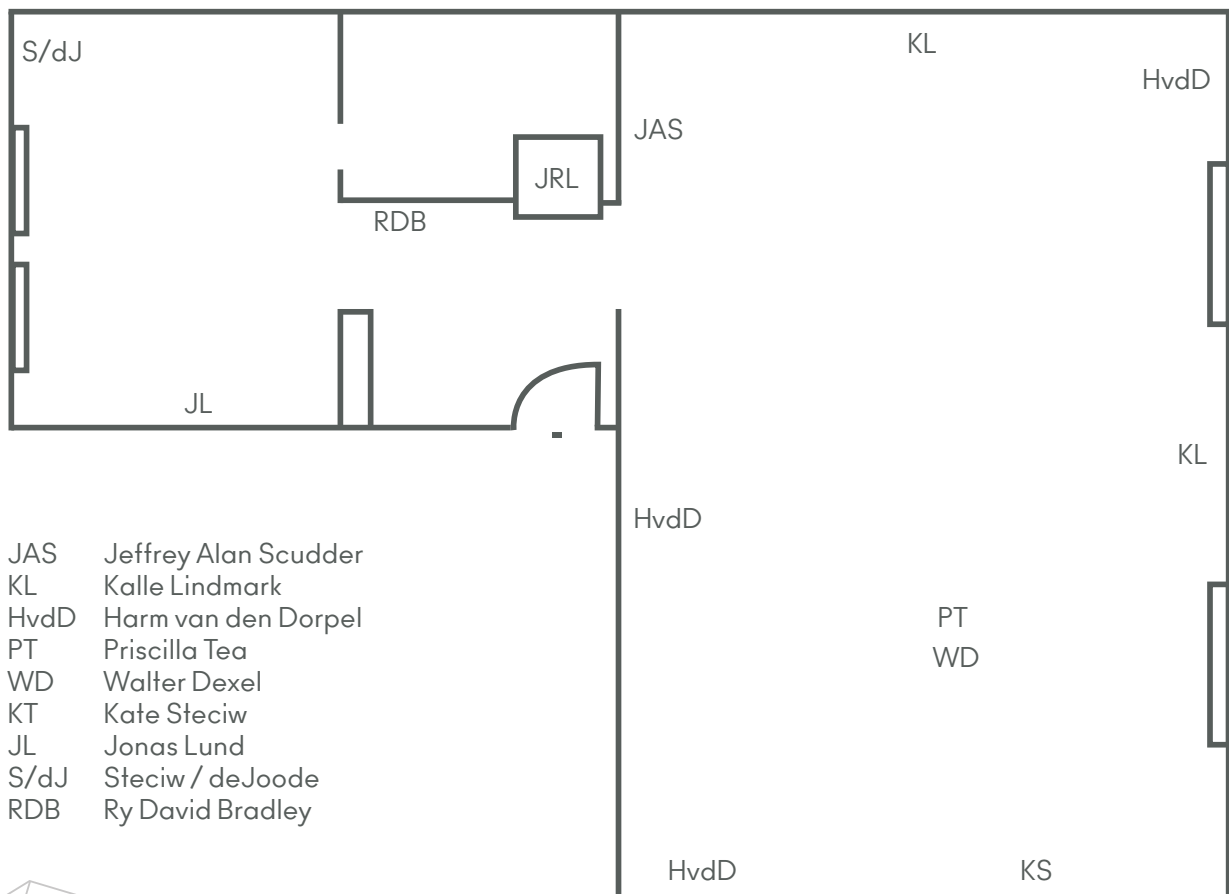

Neumeister Bar-Am

JAS Jeffrey Alan Scudder
KL Kalle Lindmark
HvdD Harm van den Dorpel
PT Priscilla Tea
WD Walter Dexel
KT Kate Steciw
JL Jonas Lund
S/dJ Steciw / deJooode
RDB Ry David Bradley

JRL Jan Robert Leegte